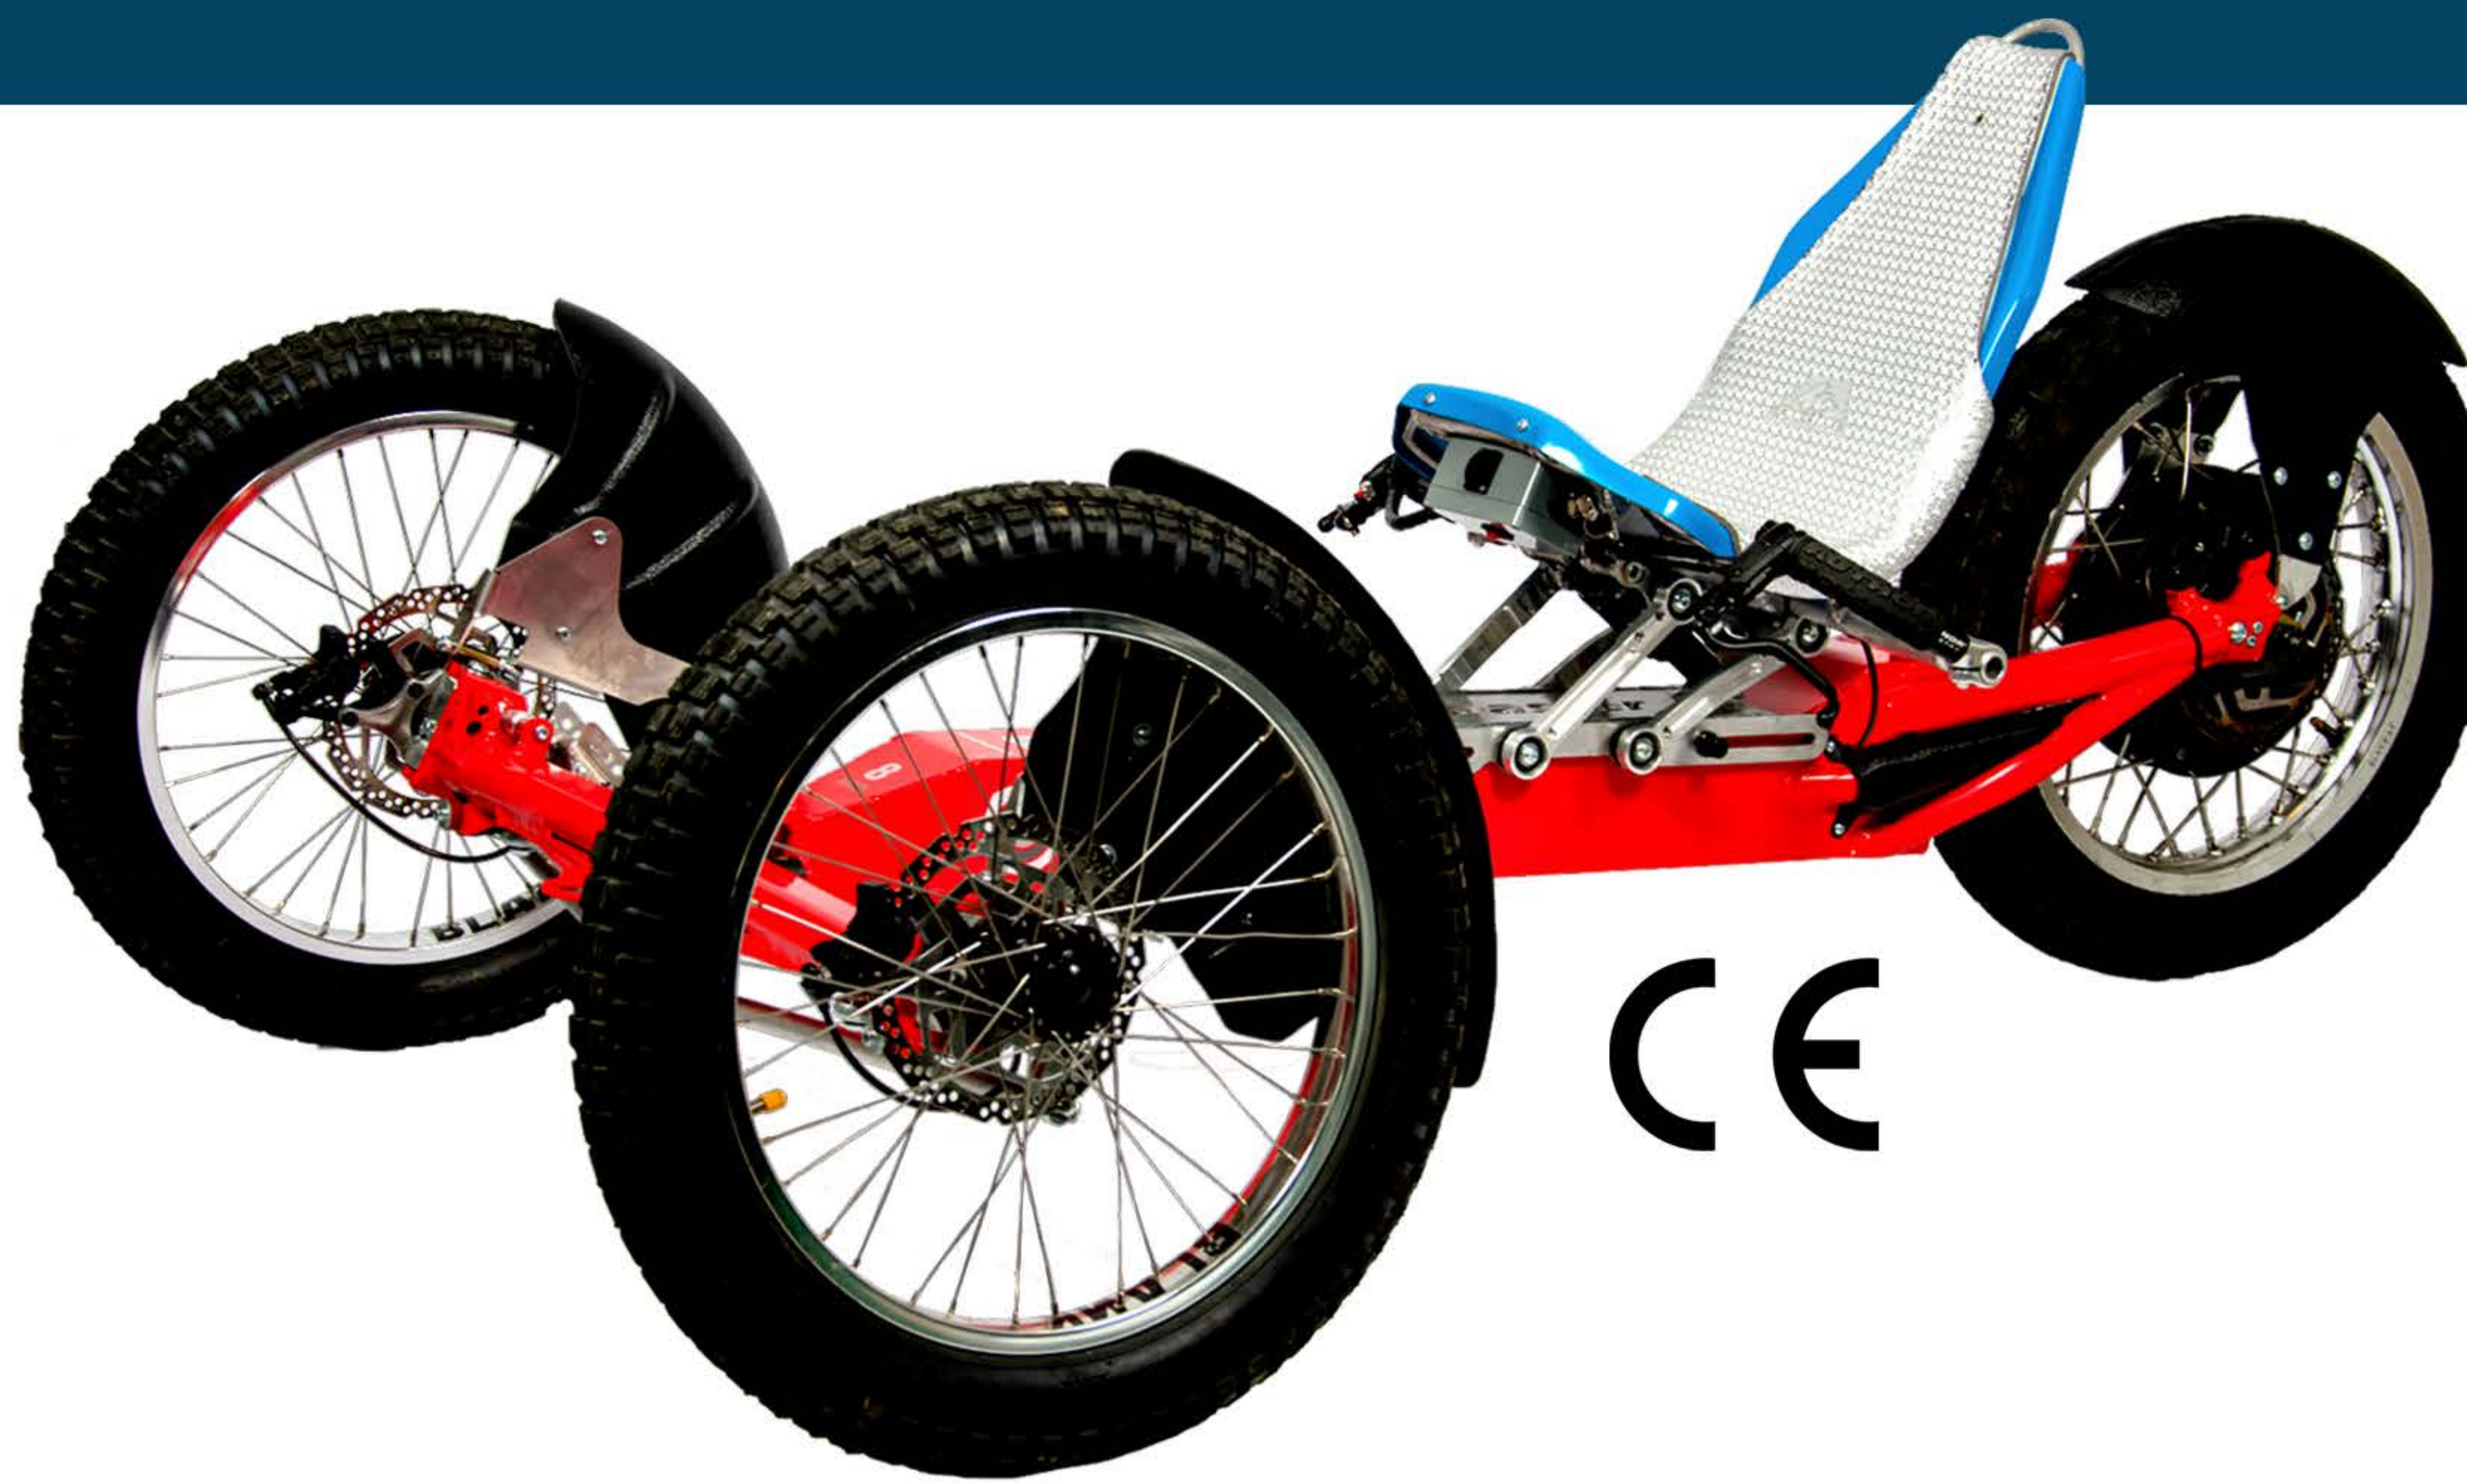

**Perfect  
for groups**

Lean-to-Turn steering offers a ride similar to skiing (with brakes) and adds fun to group tours and events.

### DESIGNED FOR ADVENTURE

- ▶ 3 Power settings to accommodate all rider experience levels and local laws.
- ▶ 2-3 hours of run time and high-torque climbing per 3.5 hour charge.
- ▶ Seat suspension offers a smooth off-road experience.
- ▶ Lean-to-turn steering offers a unique skiing-like ride.

### A TRUE ORIGINAL

Designed by Jan Karpel, World Cup Downhill skier and famous MTB manufacturer. His bikes have appeared in films (Down, Double Down) documentaries (TLC Next Step), and video games (Playstation Downhill Domination).

## SPECIFICATIONS

Width: 104cm  
Length: 187cm  
Height: 77cm  
Weight: 50 kgs